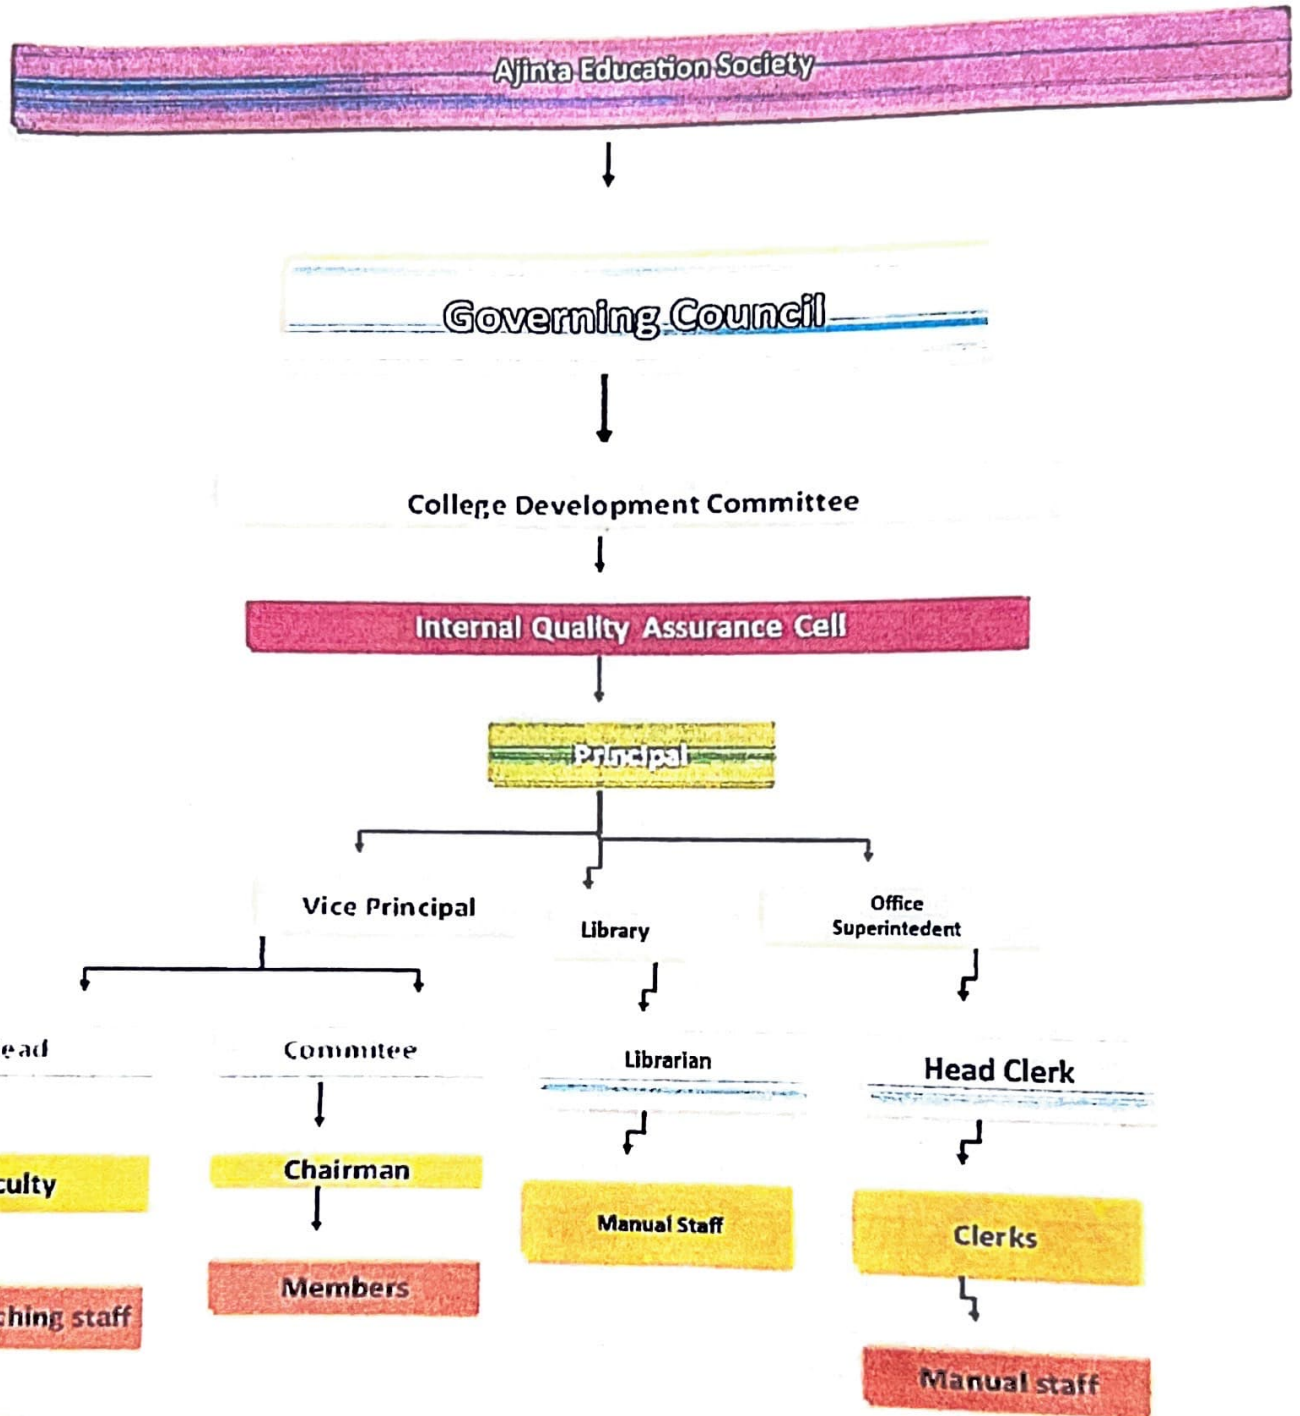

GOVERNANCE, LEADERSHIP AND MANAGEMENT

Organogram of Management

Pandit Jawaharlal Nehru Mahavidyalaya Aurangabad

Principal
Pandit Jawaharlal Nehru Mahavidyalaya
Chhatrapati Sambhajinagar